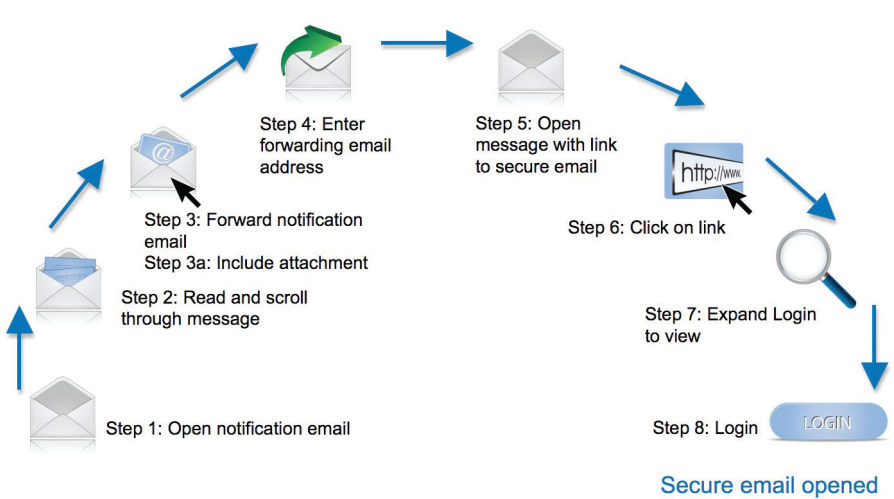

About Send Privately

Send Privately is a brand of Seacoast Telecommunications Service Bureau, Inc., a Manage Service Provider (MSP) since 1995 with more than 5,000 customers in over 100 countries.

Seacoast Telecom is rated high in customer care and technical support and offers high-quality managed hosted services and in-house developed solutions at the industry forefront, including: Hosting Solutions; Cloud Hosting; and Email and Collaborative Applications.

Strategic partnerships with industry-recognizable leaders include ZixCorp; Parallels; Google; Microsoft; and other leading technologies.

Our ZixCorp partnership combines the dedicated email encryption experience of market-leader ZixCorp with our expertise in product implementation, application management, and customer service skills.

Such unique experience earned Seacoast Telecom the highest partner-level status as a ZixCorp Diamond Managed Service Provider and the highest partner-level status with Microsoft and Parallels.

Email Encryption Without ZixMobility